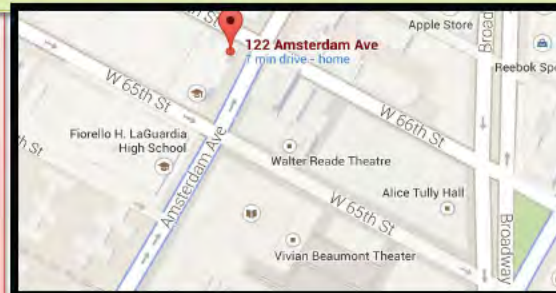

** THIS week in GIRLS VOLLEYBALL **

GAME #5 — Mon., Oct. 6 (4:30 pm) — SOF vs. Martin Luther King HS

WHERE? At Martin Luther King High School (122 Amsterdam Ave. (on Amsterdam Ave. at 66th St.)
→Subway from SOF: Take N/R subway uptown (Enter at 23rd St.). At 42nd St. stop, switch to the #1 subway uptown. Exit train at 66th St./Lincoln Center. Walk one block west along 66th St.; see school at corner of Amsterdam and 66th St. (map, top right)

Come cheer on the SOF team! Snap a photo of the location and subway directions!

GAME #6—Tues. Oct. 7 (5:30 pm) — SOF vs. Baruch

WHERE? At High School of Graphic Communication Arts (439 West. 49th St. (btwn 9th/10th Ave.)
→Subway from SOF: Take N/R train uptown (enter at 23rd St.) Exit subway at 49th St. Walk west along 49th St.; School located on 49th St. — btwn 9th and 10th Ave. (map, lower right)

GAME #8— Friday. Oct. 10, 5:30 pm — SOF vs. Julia Richman Educ. Complex

WHERE? At Wagner/JHS 167 (220 East 76th St. (btwn 3rd and 2nd Ave.)
→Subway from SOF: Take #6 subway uptown (enter at 22nd St). Exit subway at 77th St. stop. Walk one block south and 2 blocks east (map, left)

Coming to the game? Snap a photo of the location and subway directions!