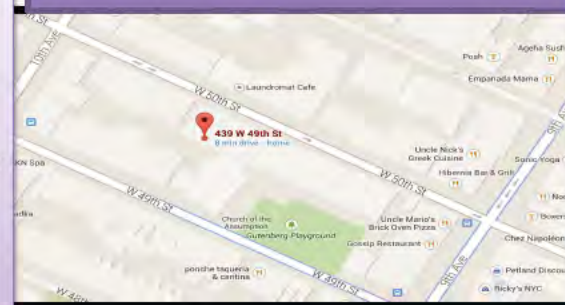

** THIS week in GIRLS VOLLEYBALL **

GAME #5 — Mon., Oct. 6 (4:30 pm) — SOF vs. Martin Luther King HS

WHERE? At Martin Luther King High School (122 Amsterdam Ave. (on Amsterdam Ave. at 66th St.)
→Subway from SOF: Take N/R subway uptown (Enter at 23rd St.). At 42nd St. stop, switch to the #1 subway uptown. Exit train at 66th St./Lincoln Center. Walk one block west along 66th St.; see school at corner of Amsterdam and 66th St. (map, top right)

Come cheer on the SOF team! Snap a photo of the location and subway directions!

GAME #6—Tues. Oct. 7 (5:30 pm) — SOF vs. Baruch

WHERE? At High School of Graphic Communication Arts (439 West. 49th St. (btwn 9th/10th Ave.)
→Subway from SOF: Take N/R train uptown (enter at 23rd St.) Exit subway at 49th St. Walk west along 49th St.; School located on 49th St. — btwn 9th and 10th Ave. (map, lower right)

GAME #8— Friday. Oct. 10, 5:30 pm — SOF vs. Julia Richman Educ. Complex

WHERE? At Wagner/JHS 167 (220 East 76th St. (btwn 3rd and 2nd Ave.)
→Subway from SOF: Take #6 subway uptown (enter at 22nd St). Exit subway at 77th St. stop. Walk one block south and 2 blocks east (map, left)

Coming to the game? Snap a photo of the location and subway directions!